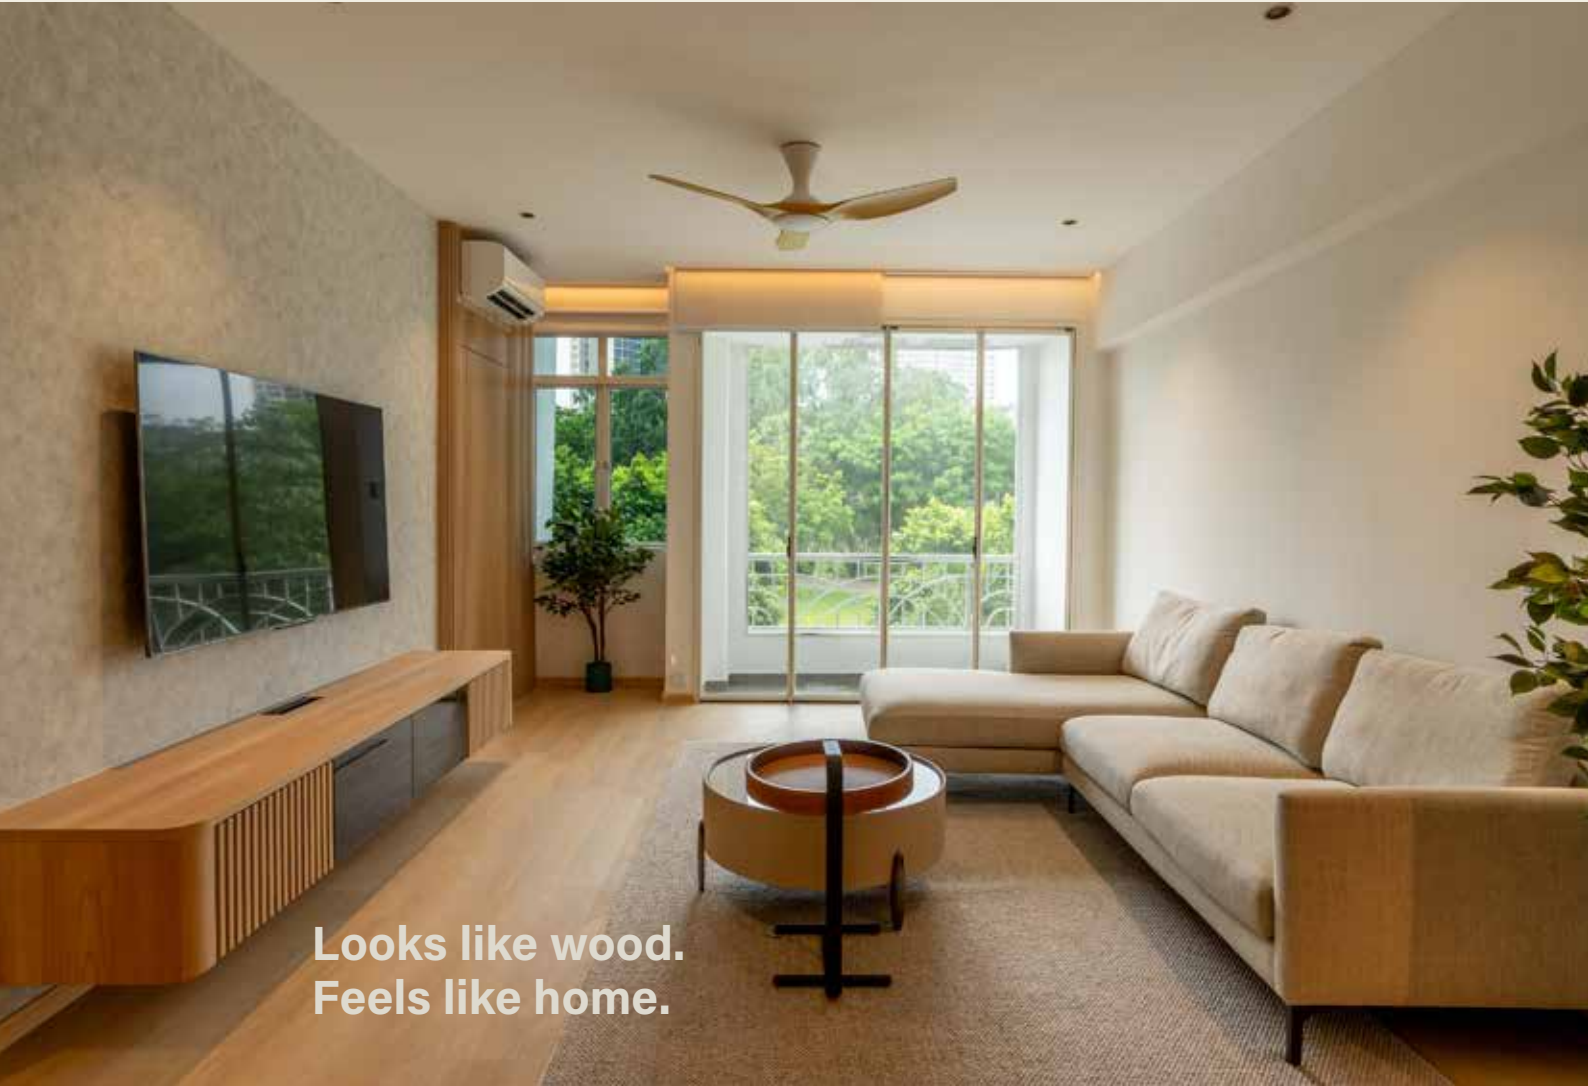

The warmth of natural textures with the ease of vinyl.

Choose from a range of modern finishes that fit your style—and your life. Our vinyl flooring combines advanced technology with the timeless beauty of classic oak—designed to enhance any space.

Looks like wood.
Feels like home.

ANTIMICROBIAL /
GERM PROTECTION

WATER
RESISTANT

SCRATCH & STAIN
RESISTANT

COMFORTABLE
UNDERFOOT

SAFE FOR
KIDS & PETS

FLOORPLAY

For more details, visit our website at www.floorplaysg.com or reach out to us at hello@floorplaysg.com for sales enquiries.