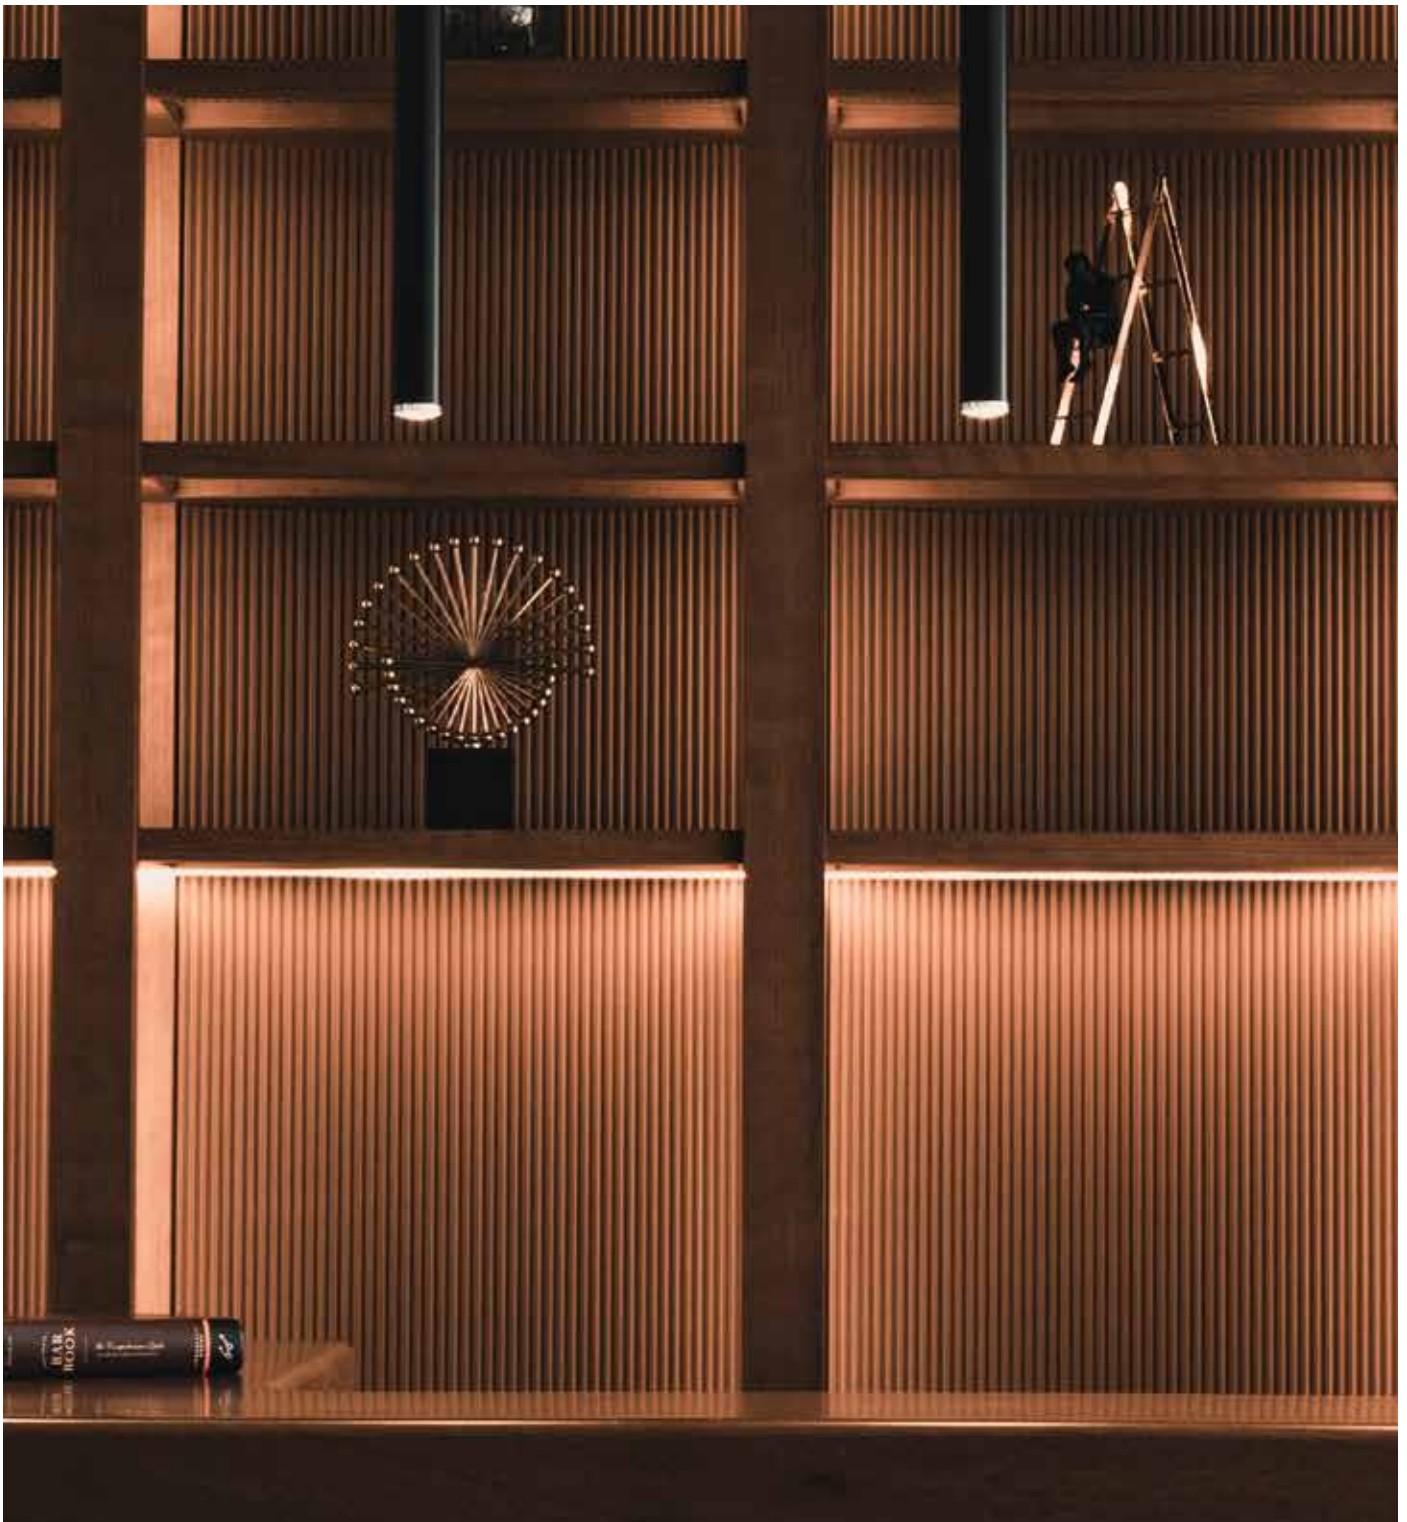

18

OCEAN DRIVE: WHERE RUSTIC ELEGANCE MEETS COASTAL LIVING