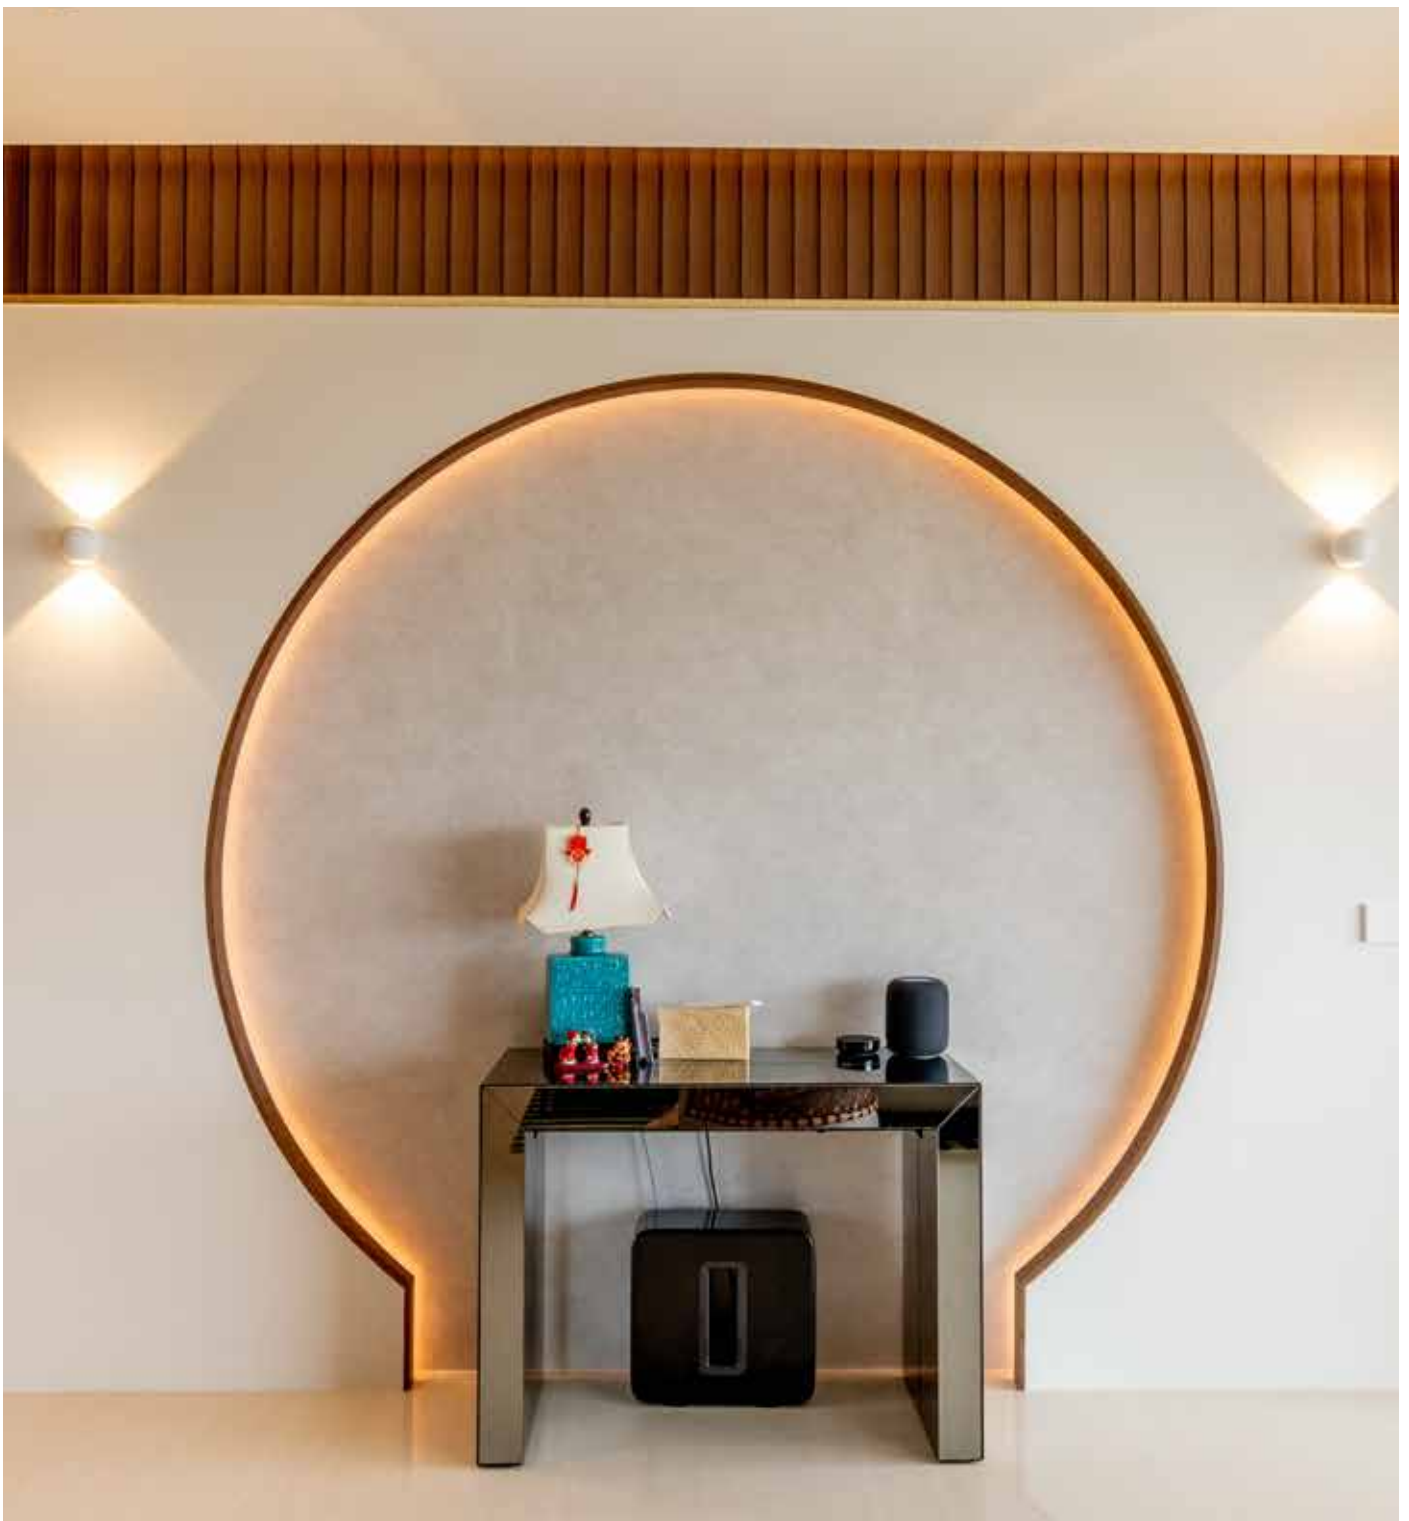

34

HARMONY IN FUSION: THE MODERN ORIENTAL APARTMENT