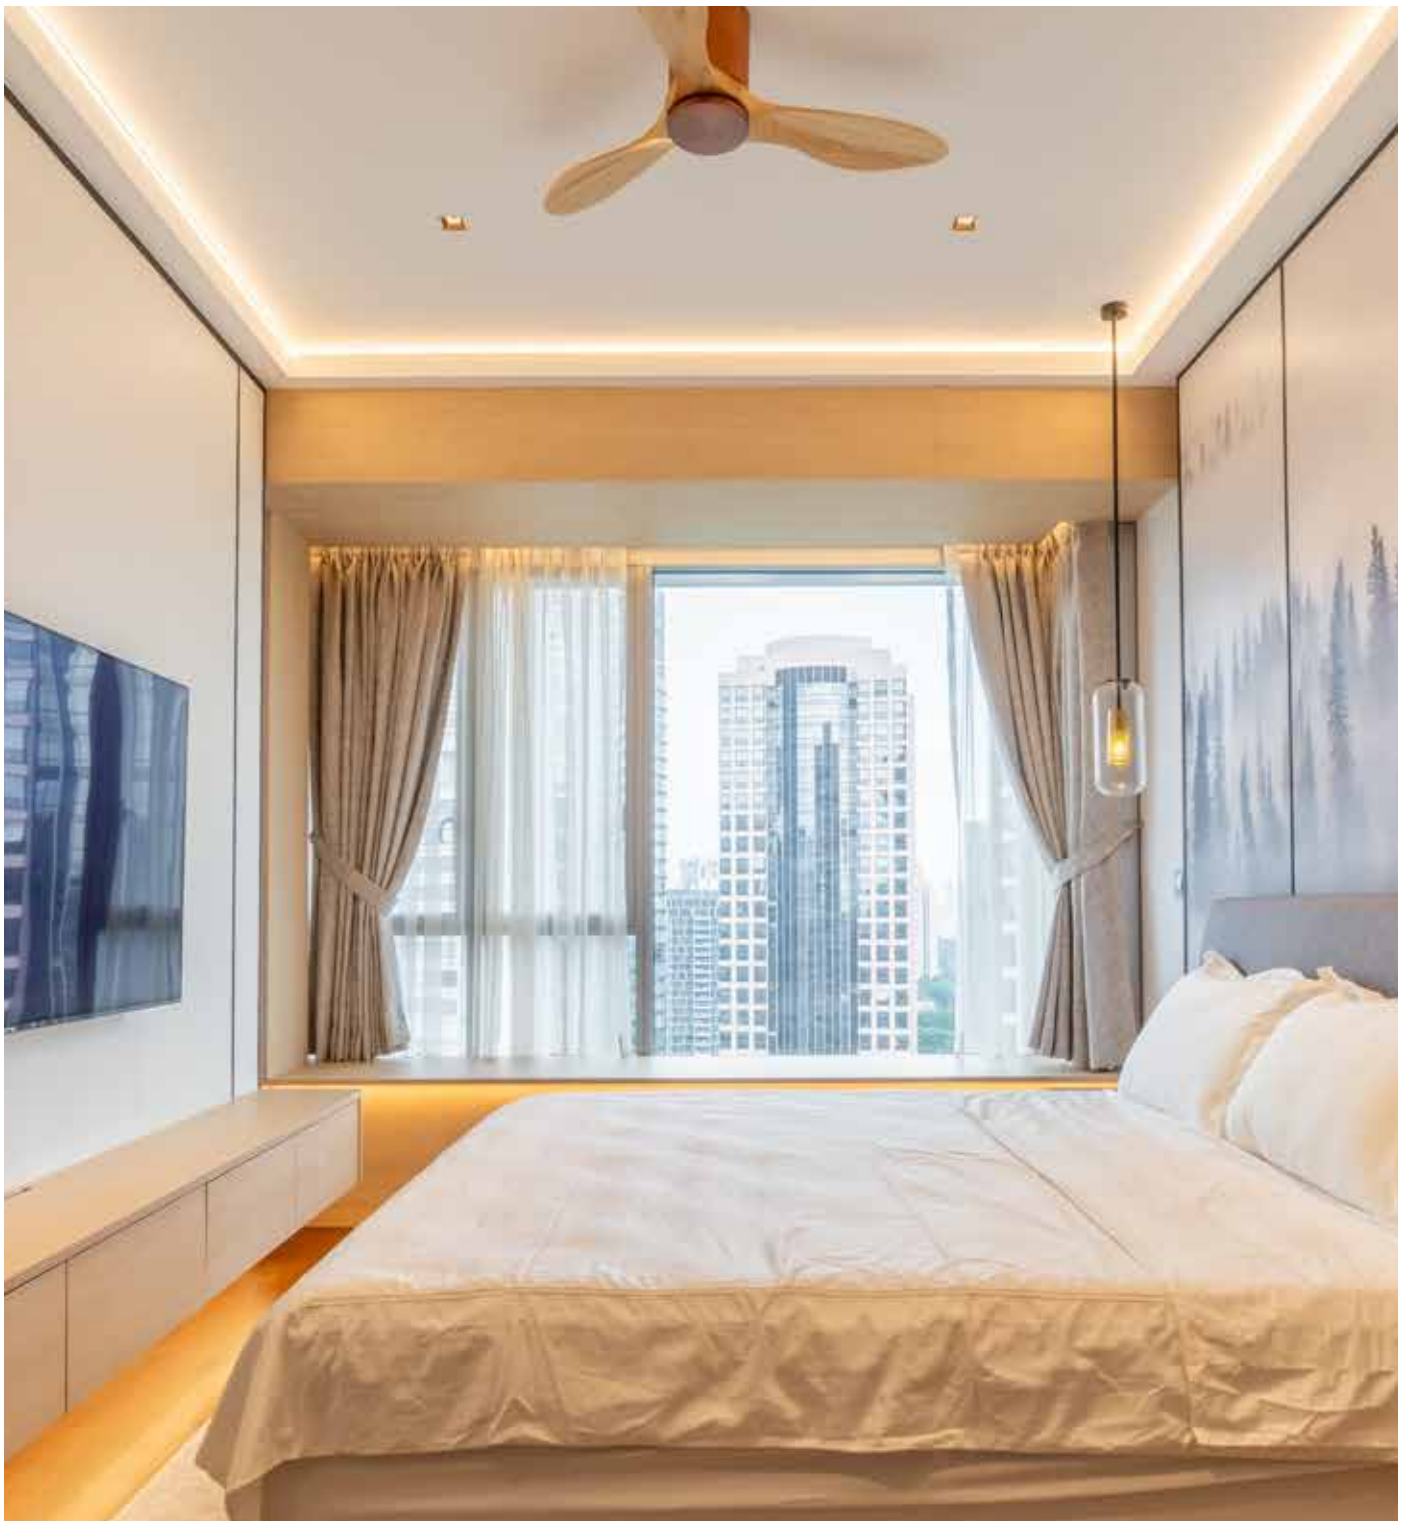

26

A SERENE SANCTUARY IN THE SKY:

INSIDE THE LUXURIOUS APARTMENT
AT 88 ORCHARD BOULEVARD