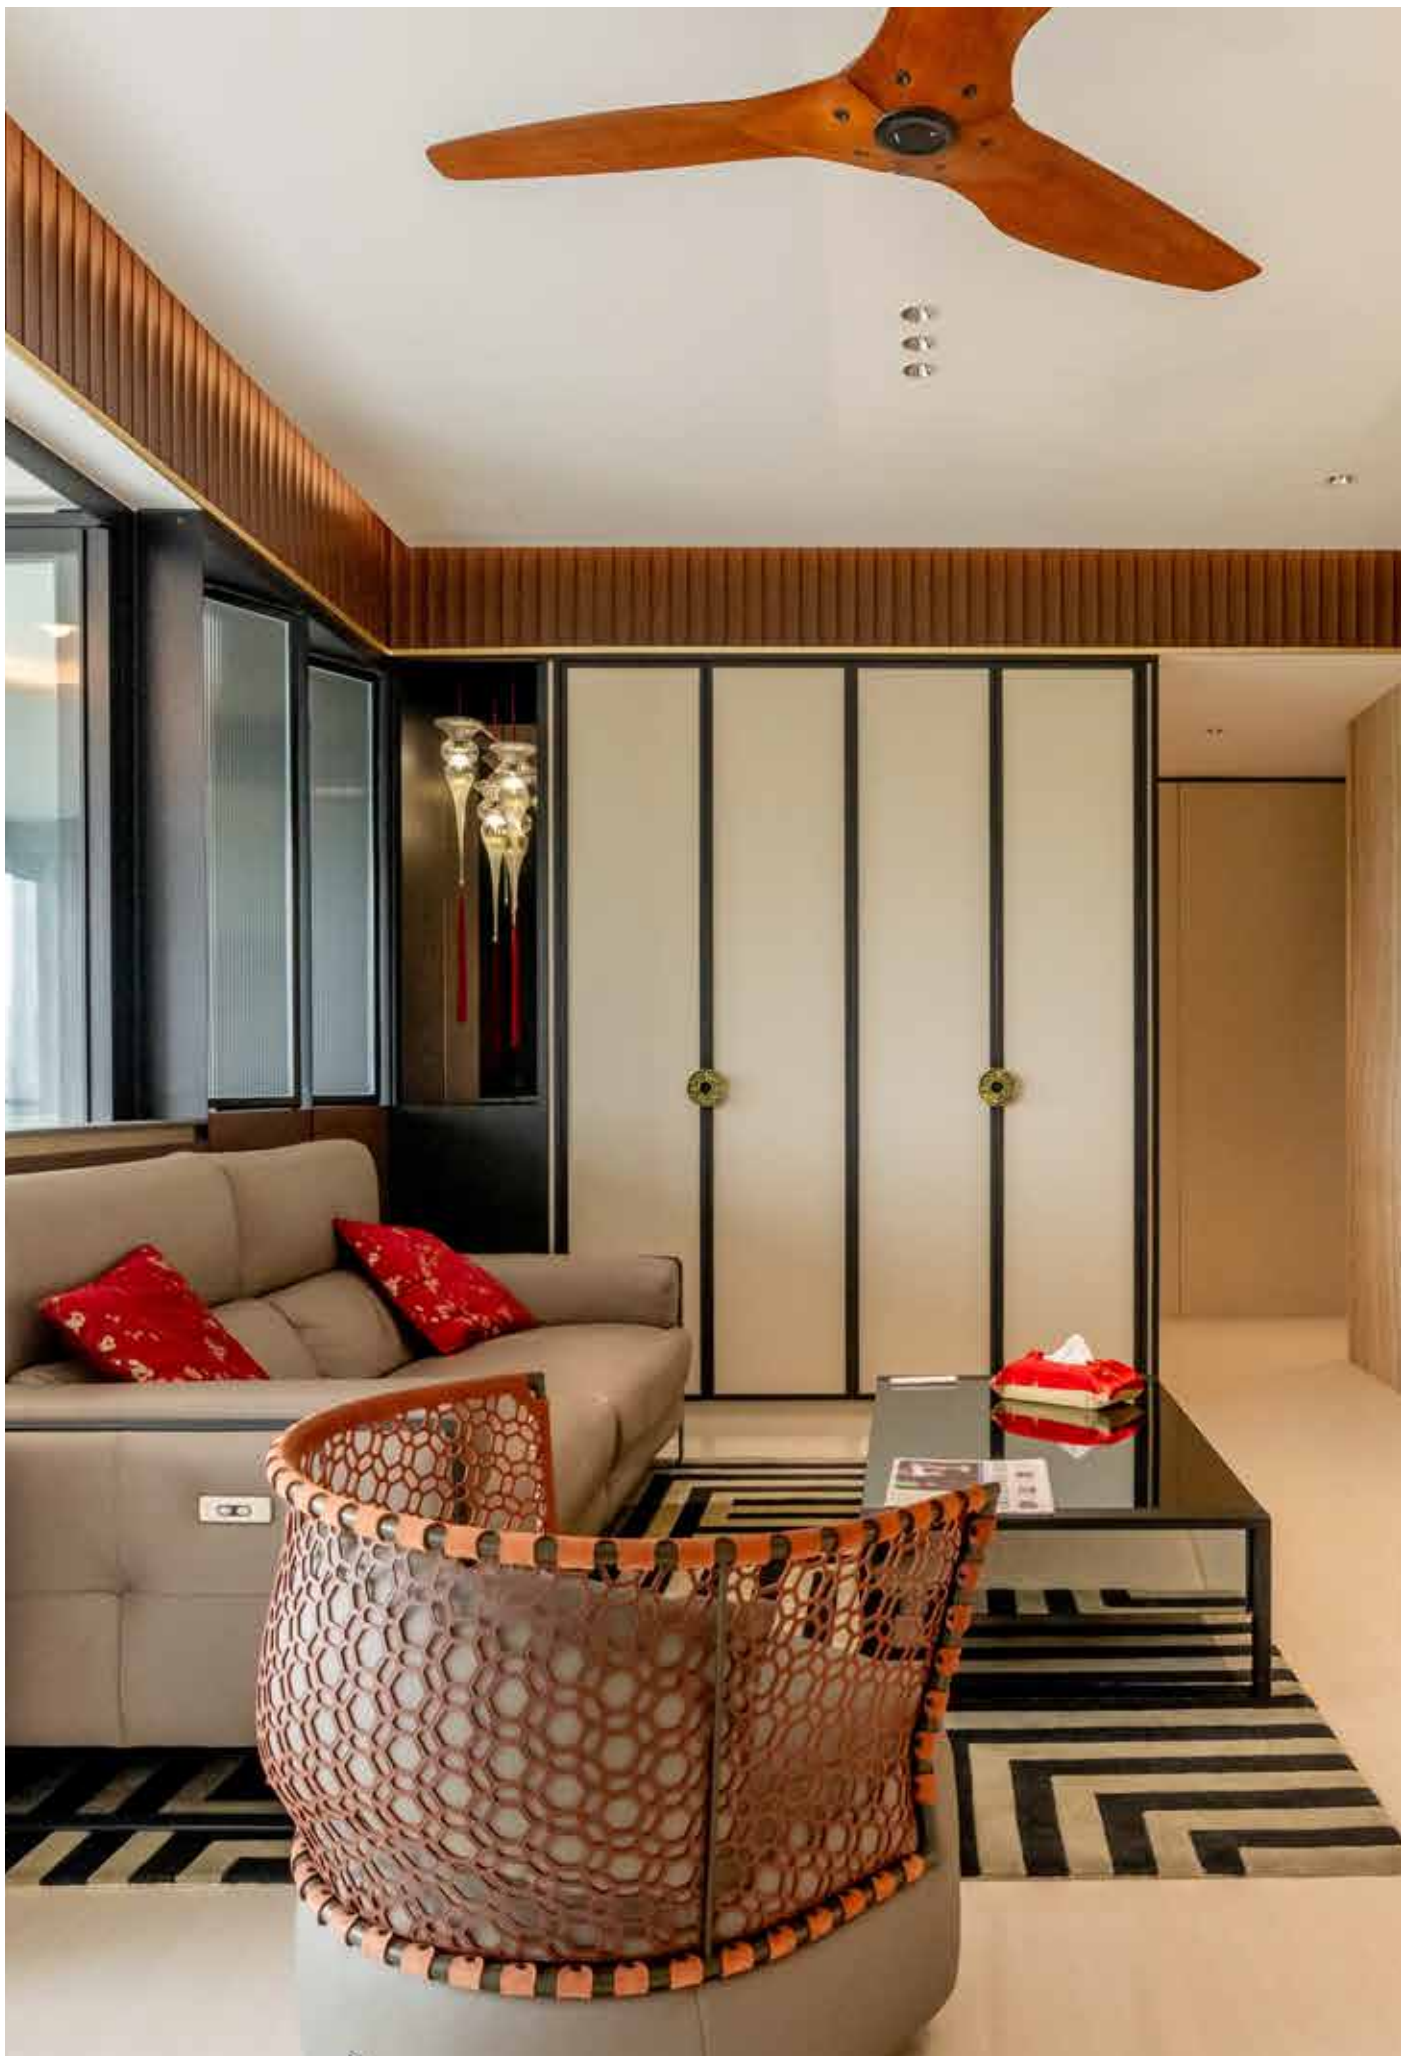

HARMONY IN FUSION

1 ALEXANDRA VIEW

HARMONY IN FUSION
1 ALEXANDRA VIEW

In the adjoining dry kitchen and bar area, the design continues with clean, fluid lines and a warm palette. Curved wood-and-leather bar stools echo the tones of the fan and cabinetry, offering visual continuity while enhancing comfort and usability. Soft ambient lighting under the counter adds a welcoming glow, transforming the space into an ideal spot for both casual dining and social gatherings.